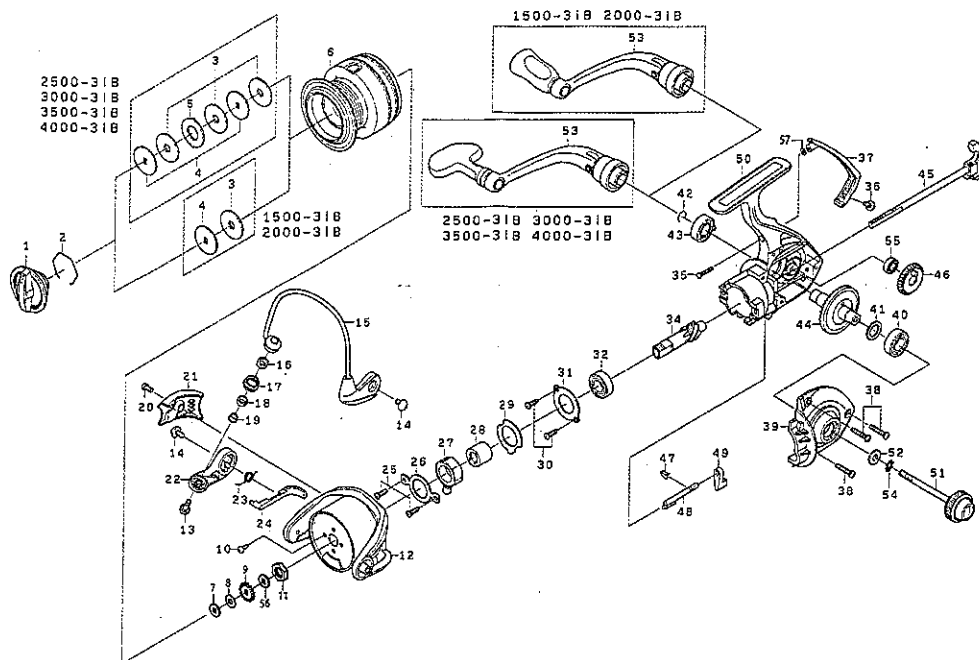

Daiwa
COMMITTED TO TOTAL QUALITY
SPINNING REEL

CROSSFIRE 1500-3iB/2000-3iB/2500-3iB/3000-3iB/3500-3iB/4000-3iB

Please order by parts number, not key number
Bitte, Best: -Nr. angeben (Nicht "Key" -Nr.)
Veuillez indiquer le numéro de la pièce (Non "Key" No.)